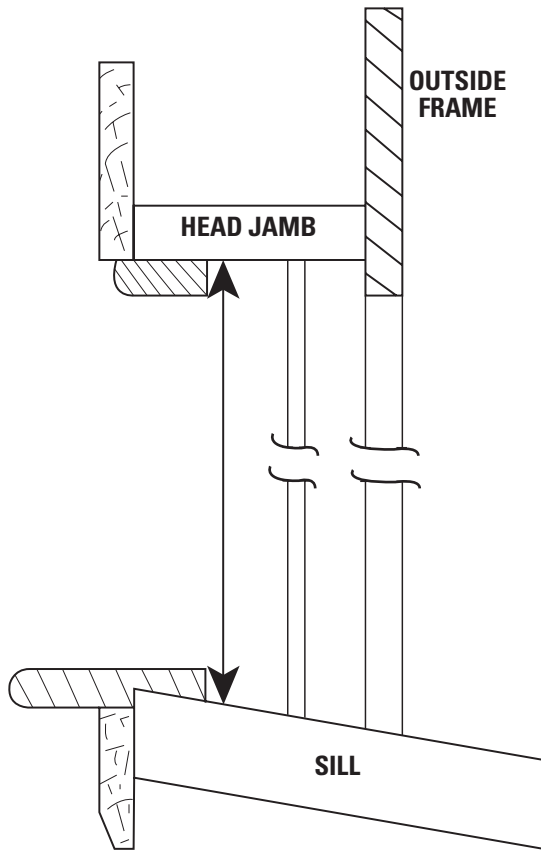

MEASUREMENT INSTRUCTIONS FOR PRIME WINDOWS

**MEASURE HEIGHT FROM
HEAD JAMB TO SILL**

MEASURE WIDTH FROM SIDE JAMB TO SIDE JAMB